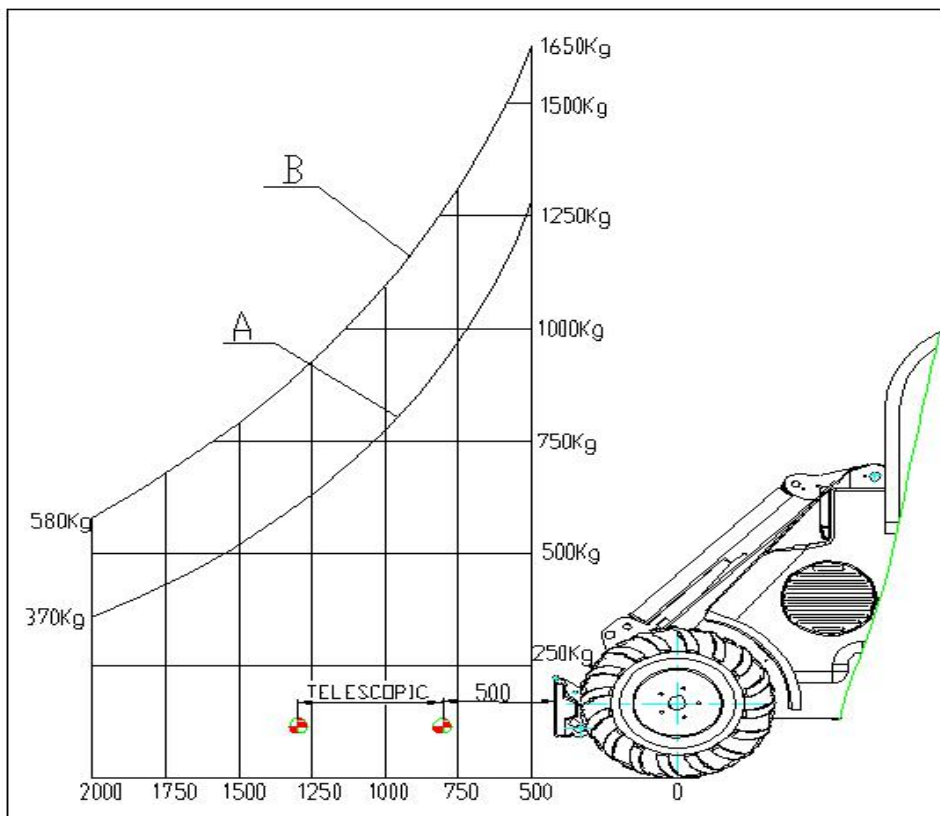

LOADING DIAGRAM: