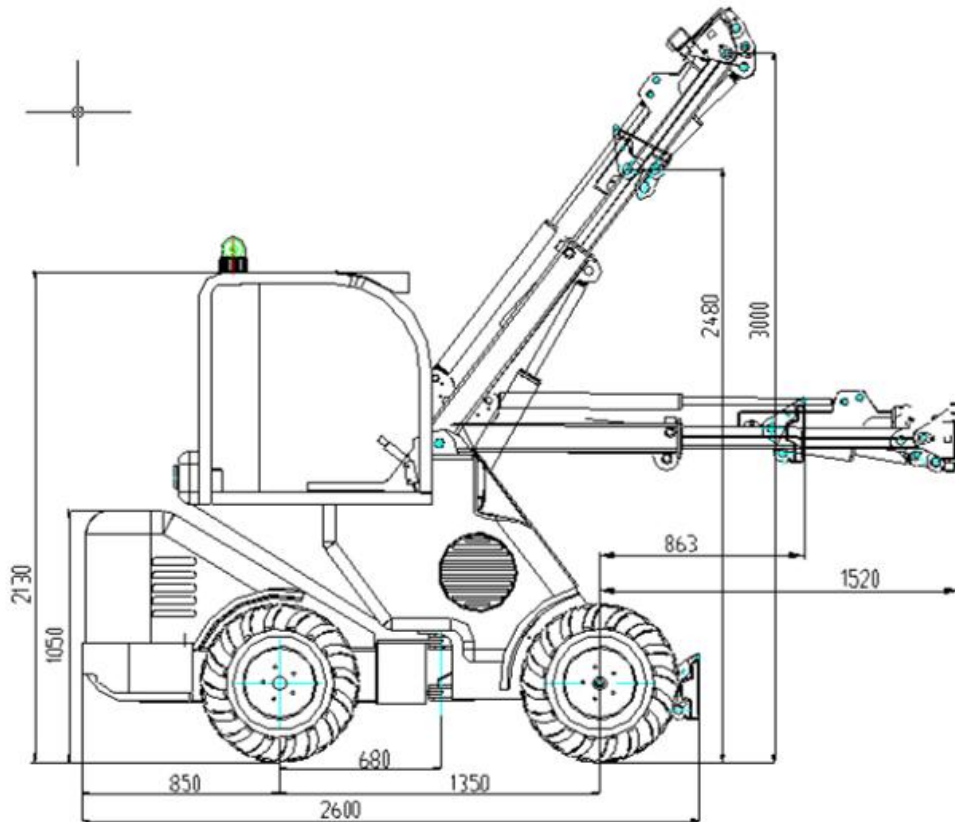

Taian Tengyu Heavy Industrial Co., Ltd

North Nanliu Street, Shigao Industrial Zone, Taian, Shandong, China
www.taian-loader.com.cn Tel:+86 538 6713130 Fax:+86 538 6200668

2. Technical Data:

OVERALL VIEW: